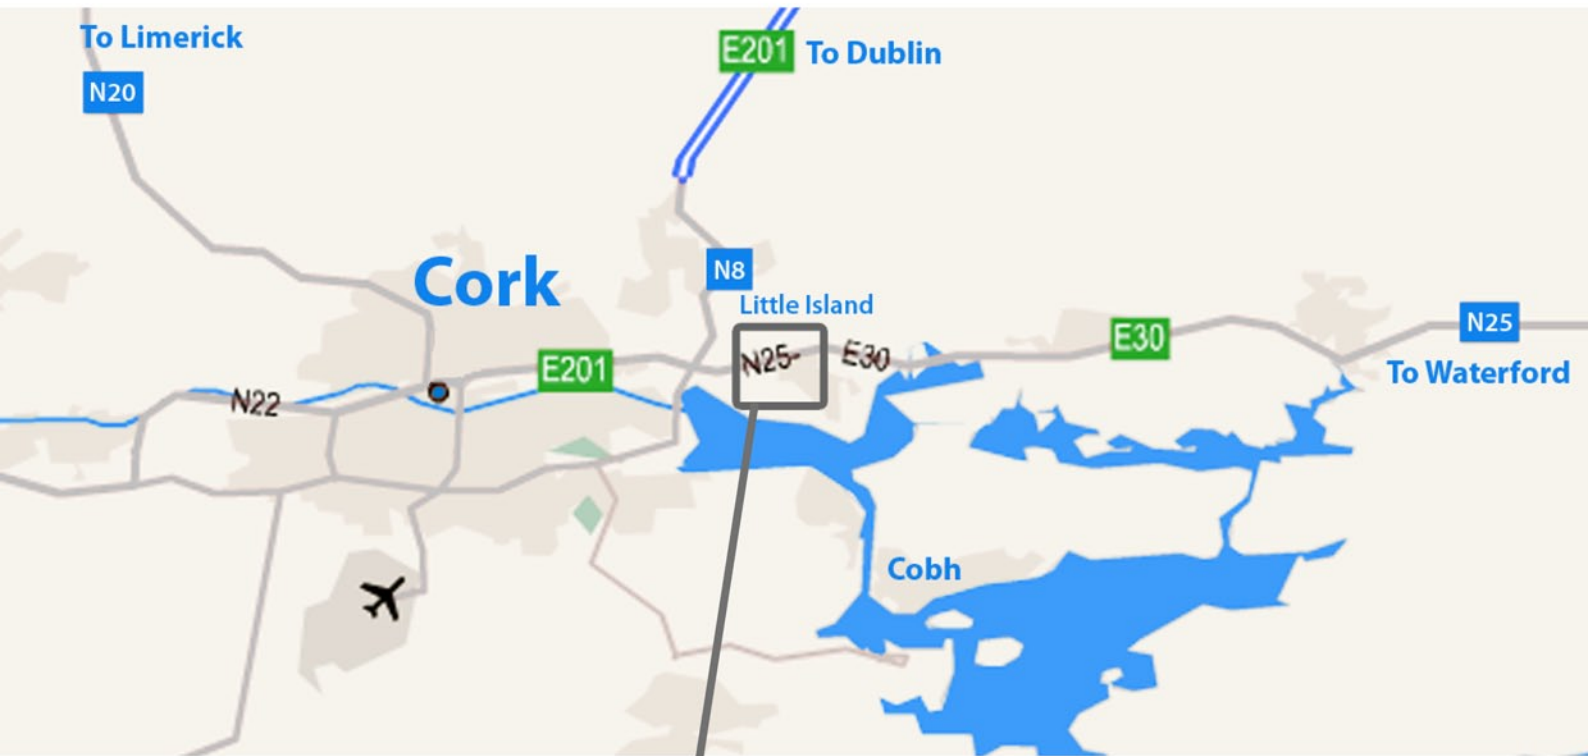

Access map

Opening hours :

Monday to Thursday 8.45 am - 5 pm
Friday 8.45 am - 4.30 pm

Tel. 021 429 60 30
Fax. 021 429 60 31
<http://www.aereco.ie>